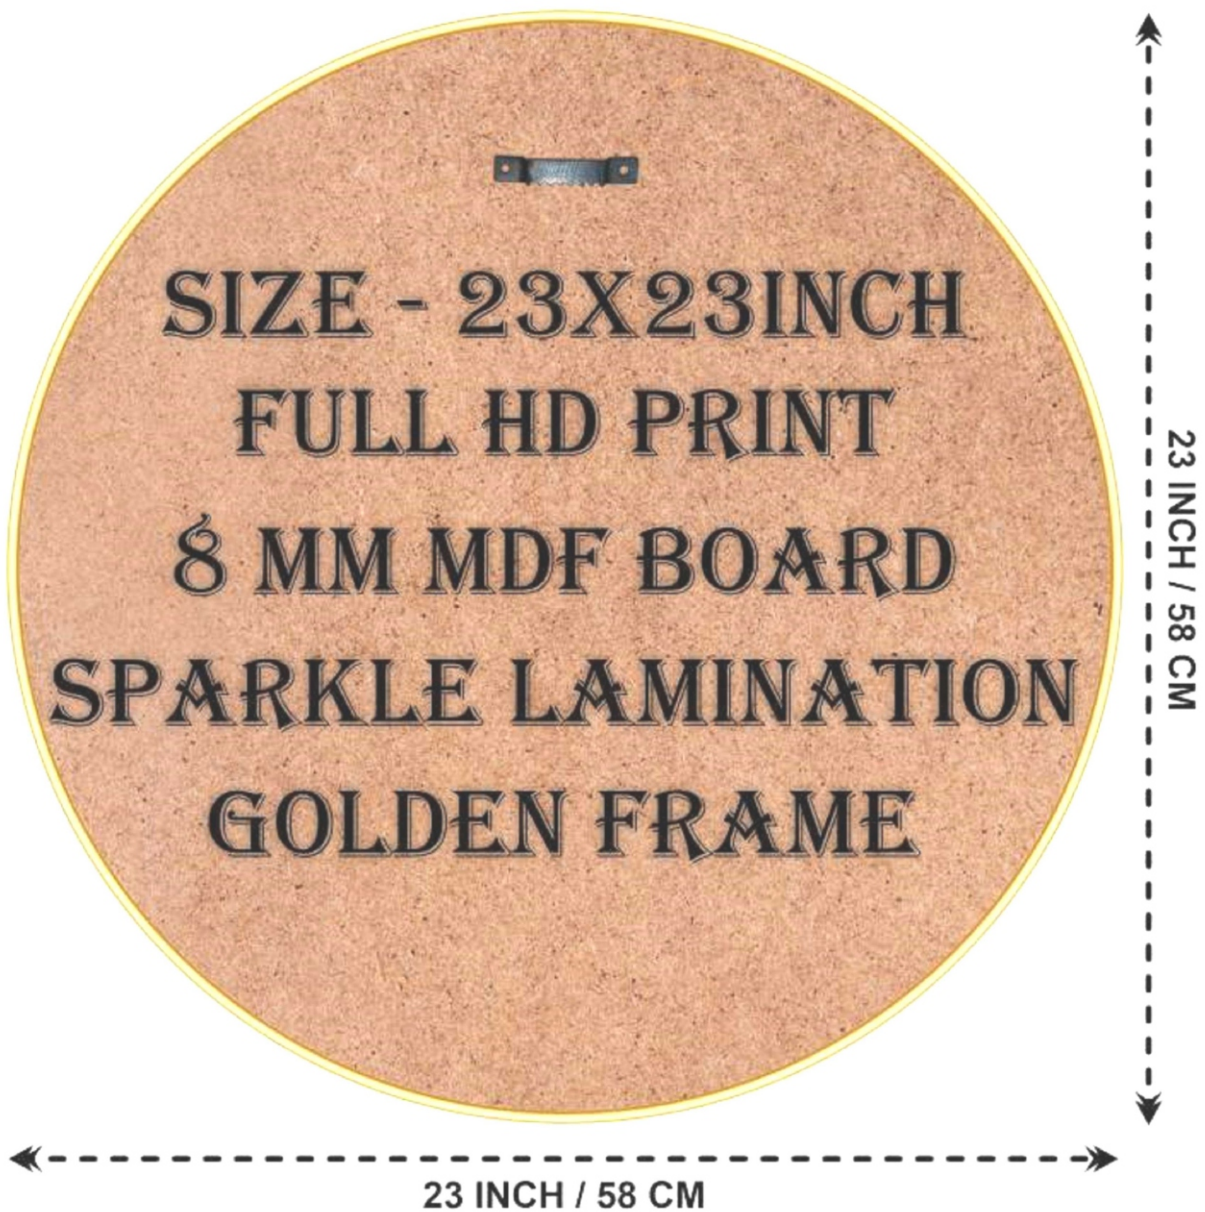

All Design Available in
Paper Sparkle | Paper Sugar UV